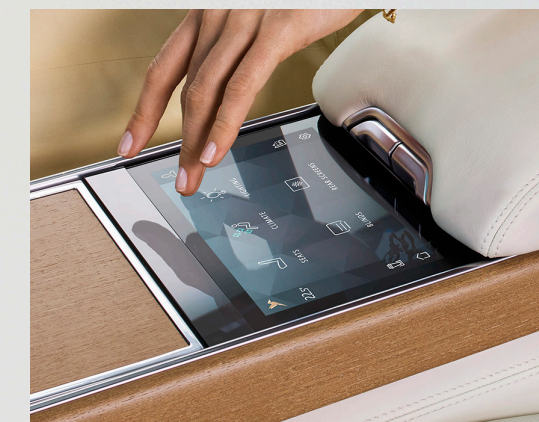

### DEPLOYABLE CUP HOLDERS

A cam-driven elevator system electrically deploys the flush-fitting cup holders

### SWIVELLING CLUB TABLE

Powered Club Table deploys on a 3D-printed metal support and swivels for either passenger

### FULL-LENGTH CONSOLE

Incorporates touchscreen controller, wireless device charging and secure storage